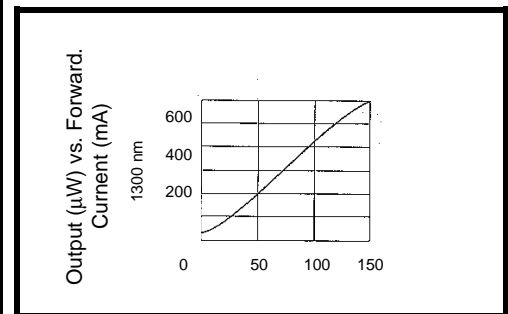

Typical ELED Characteristics

¹Examples only; devices may be specified for multimode fiber. ; contact Sales Dept.