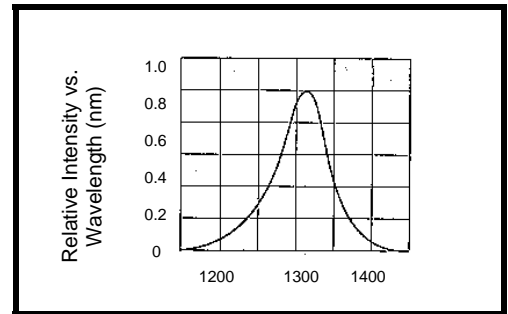

PD-LD Inc. offers 1300 nm ELEDs in ready-to-use, fiber-coupled packages, including FC, ST and SC receptacles, as well as fiber-pigtailed units. These 1300 nm Edge Emitting type devices have been optimized for coupling into 9/125 micron optical fiber for use in singlemode fiber optic applications. The semiconductors inherently fast rise and fall times make them ideal for use in those applications where bandwidth is essential.

The InGaAsP ELEDs offered by PD-LD are of proven design and manufacture; the standard wavelength is centered at 1310 nm. The minimum fiber-coupled output power is 8 microwatts (-21 dBm) and typically is 10 microwatts.

All ELEDs are packaged inside hermetic TO18 cans. Pigtailed or receptacle mounting starts with a proprietary alignment sleeve which contains optical and mechanical elements necessary for holding the fiber or mating to a connector. Both receptacle and pigtail packages are made using an active micro-positioning system and proven packaging techniques. Optional board-mount flange, as shown in photo, is available for pigtailed devices.

Applications

- o **Fiberoptic communications systems**
- o **Fiberoptic test instrumentation**
- o **Optical sensing devices**

Performance Specifications

PD-LD Part No.¹ (See Reverse)	Wavelength (nm)/ Bandwidth (FWHM)			Fiber Coupled Power (μW)			I_{op} & I_{op} Max. (mA)
	Min.	Typ.	Max.	Min.	Typ.	Max.	
InGaAsP 1300 ELEDs @ 25C, 100 mA							
PLD-E13-306-008-PH1-100	1270	1300	1330	8	10	-	100 150
	-	60	100	coupled 9/125 SMF			
PLD-E13-306-008-FC1	1270	1300	1330	8	10	-	100 150
	-	60	100	into 9/125 SMF FC			
PLD-E13-306-008-SC1	1270	1300	1330	8	10	-	100 150
	-	60	100	into 9/125 SMF SC			
PLD-E13-306-008-ST1	1270	1300	1330	8	10	-	100 150
	-	60	100	Into 9/125 SMF ST			

Typical ELED Characteristics