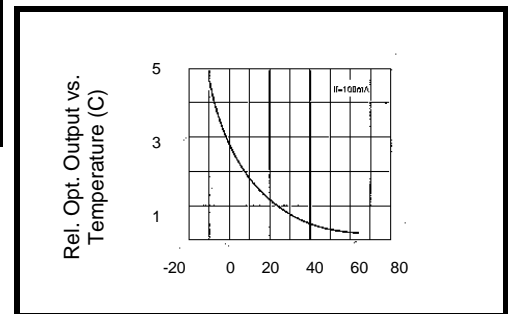

Typical ELED Characteristics

¹Examples only; devices may be specified for multimode fiber. ; contact Sales Dept.